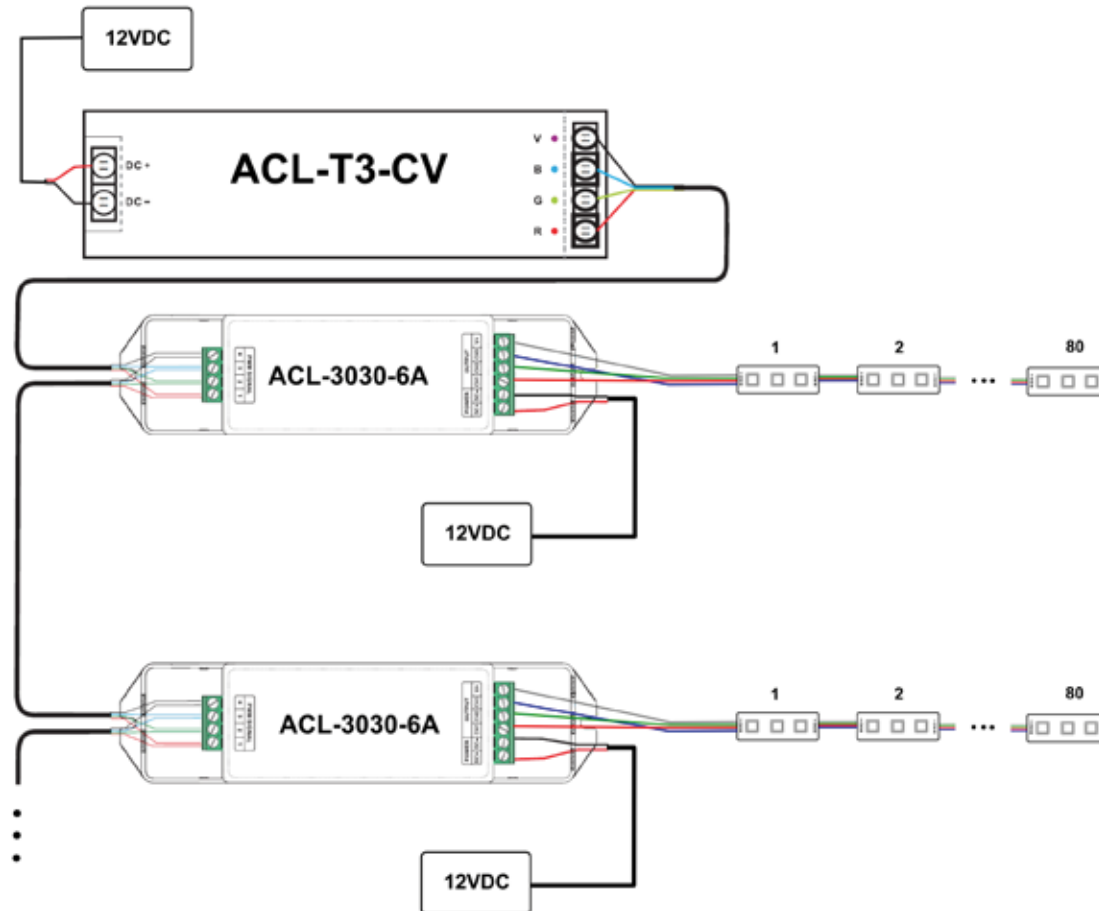

ColorMix

RGB Lighting Systems

Wiring Diagram: ACL-T3-CV with ACL-3030-6A & ACLW-RGB3

Each ACL-T3-CV can control maximum 80 modules.

Each Allanson Power Amplifier (ACL-3030-6A) can control an extra 80 modules per unit.